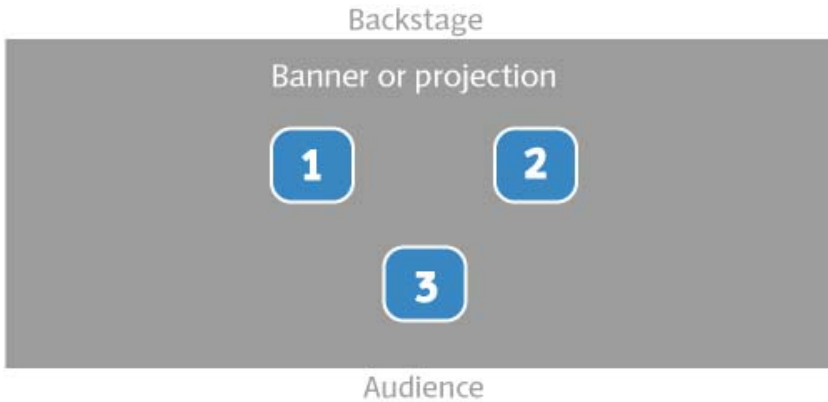

STAGE PLOT

1. Henrik Knudsen: Virus-rack with midi keyboard + Kaoss-pad + MacBook + Motu-soundcard
2. Hans Landgreen: Guitar og backing-vokal
3. Michael Schoubye: Vocal

_equipment

- A stereo input from the Motu-soundcard and a stereo input from the Virus-rack. Altogether 2x stereo input.
- A guitar amplifier (2).
- 2 microphones and 2 microphone stands. One for the lead singer (3) and a one for the guitarist (2).
- Monitors.
- 2 Keyboard stands (1).

We will bring a banner or need a projection of our logo and band name (we will bring the needed files).